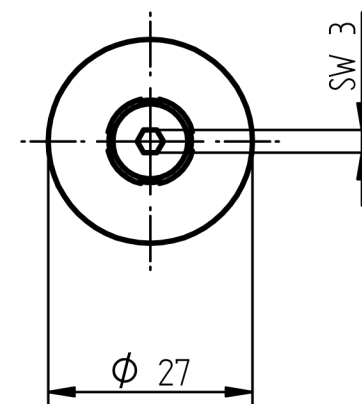

art. no. LAT-A-2

**GRUETZNER**  
AUTOMATIC LUBRICATION