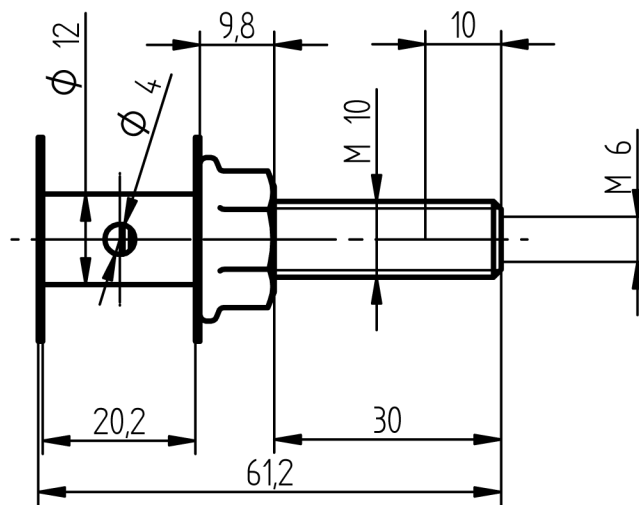

art. no. LAT-A-2

**GRUETZNER**  
AUTOMATIC LUBRICATION